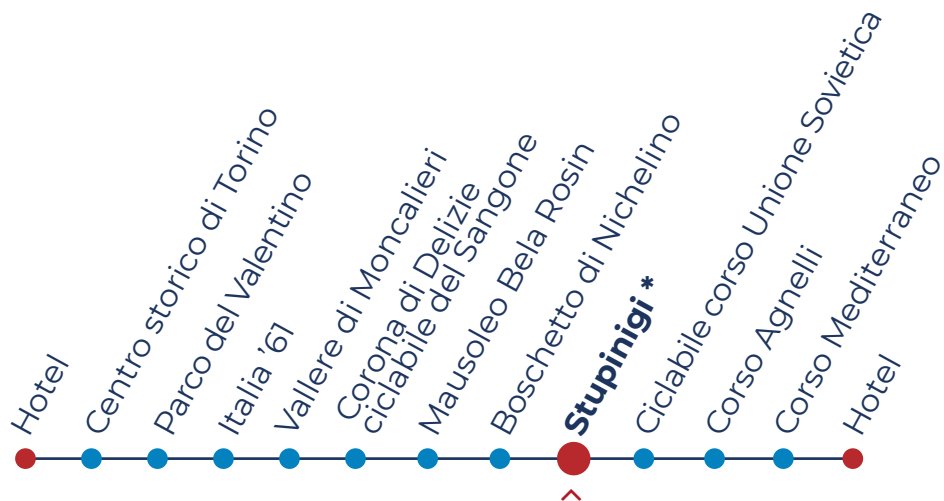

PRIVATE TOUR: STUPINIGI

🚩 30 KM 📍 CYCLING GUIDE 🍴 LUNCH INCLUDED

* Depending on the timing and provisions, it may be possible to cycle inside the Stupinigi park

Get immersed in the parks and forests around Turin until you can pedal inside the Stupinigi park. Lunch included and around 30 km route through parks, water courses and must-see monuments which are not very well-known.