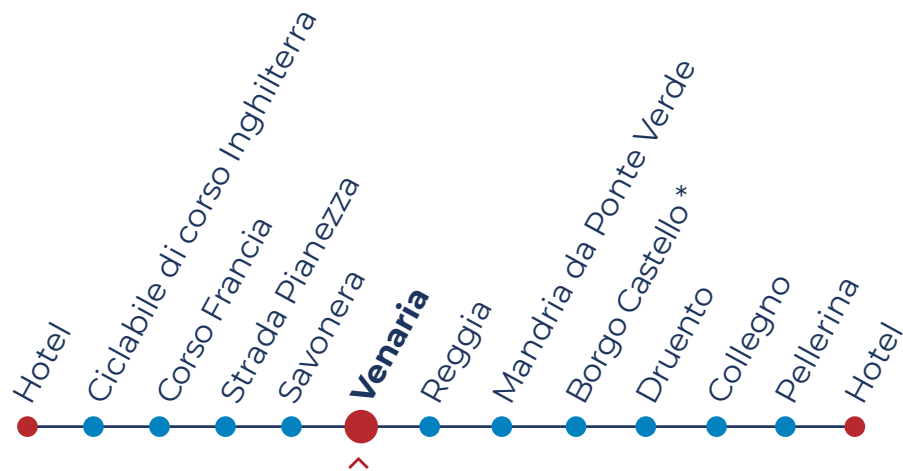

PRIVATE TOUR: VENARIA

45 km  CYCLING GUIDE  LUNCH INCLUDED

* Ride in the park

Around 45km journey which will take you to one of the royal places most famous and magnificent in Europe. Venaria Reale! Lunch included and a tour around North Turin, to discover the beauty of the city and its surroundings.